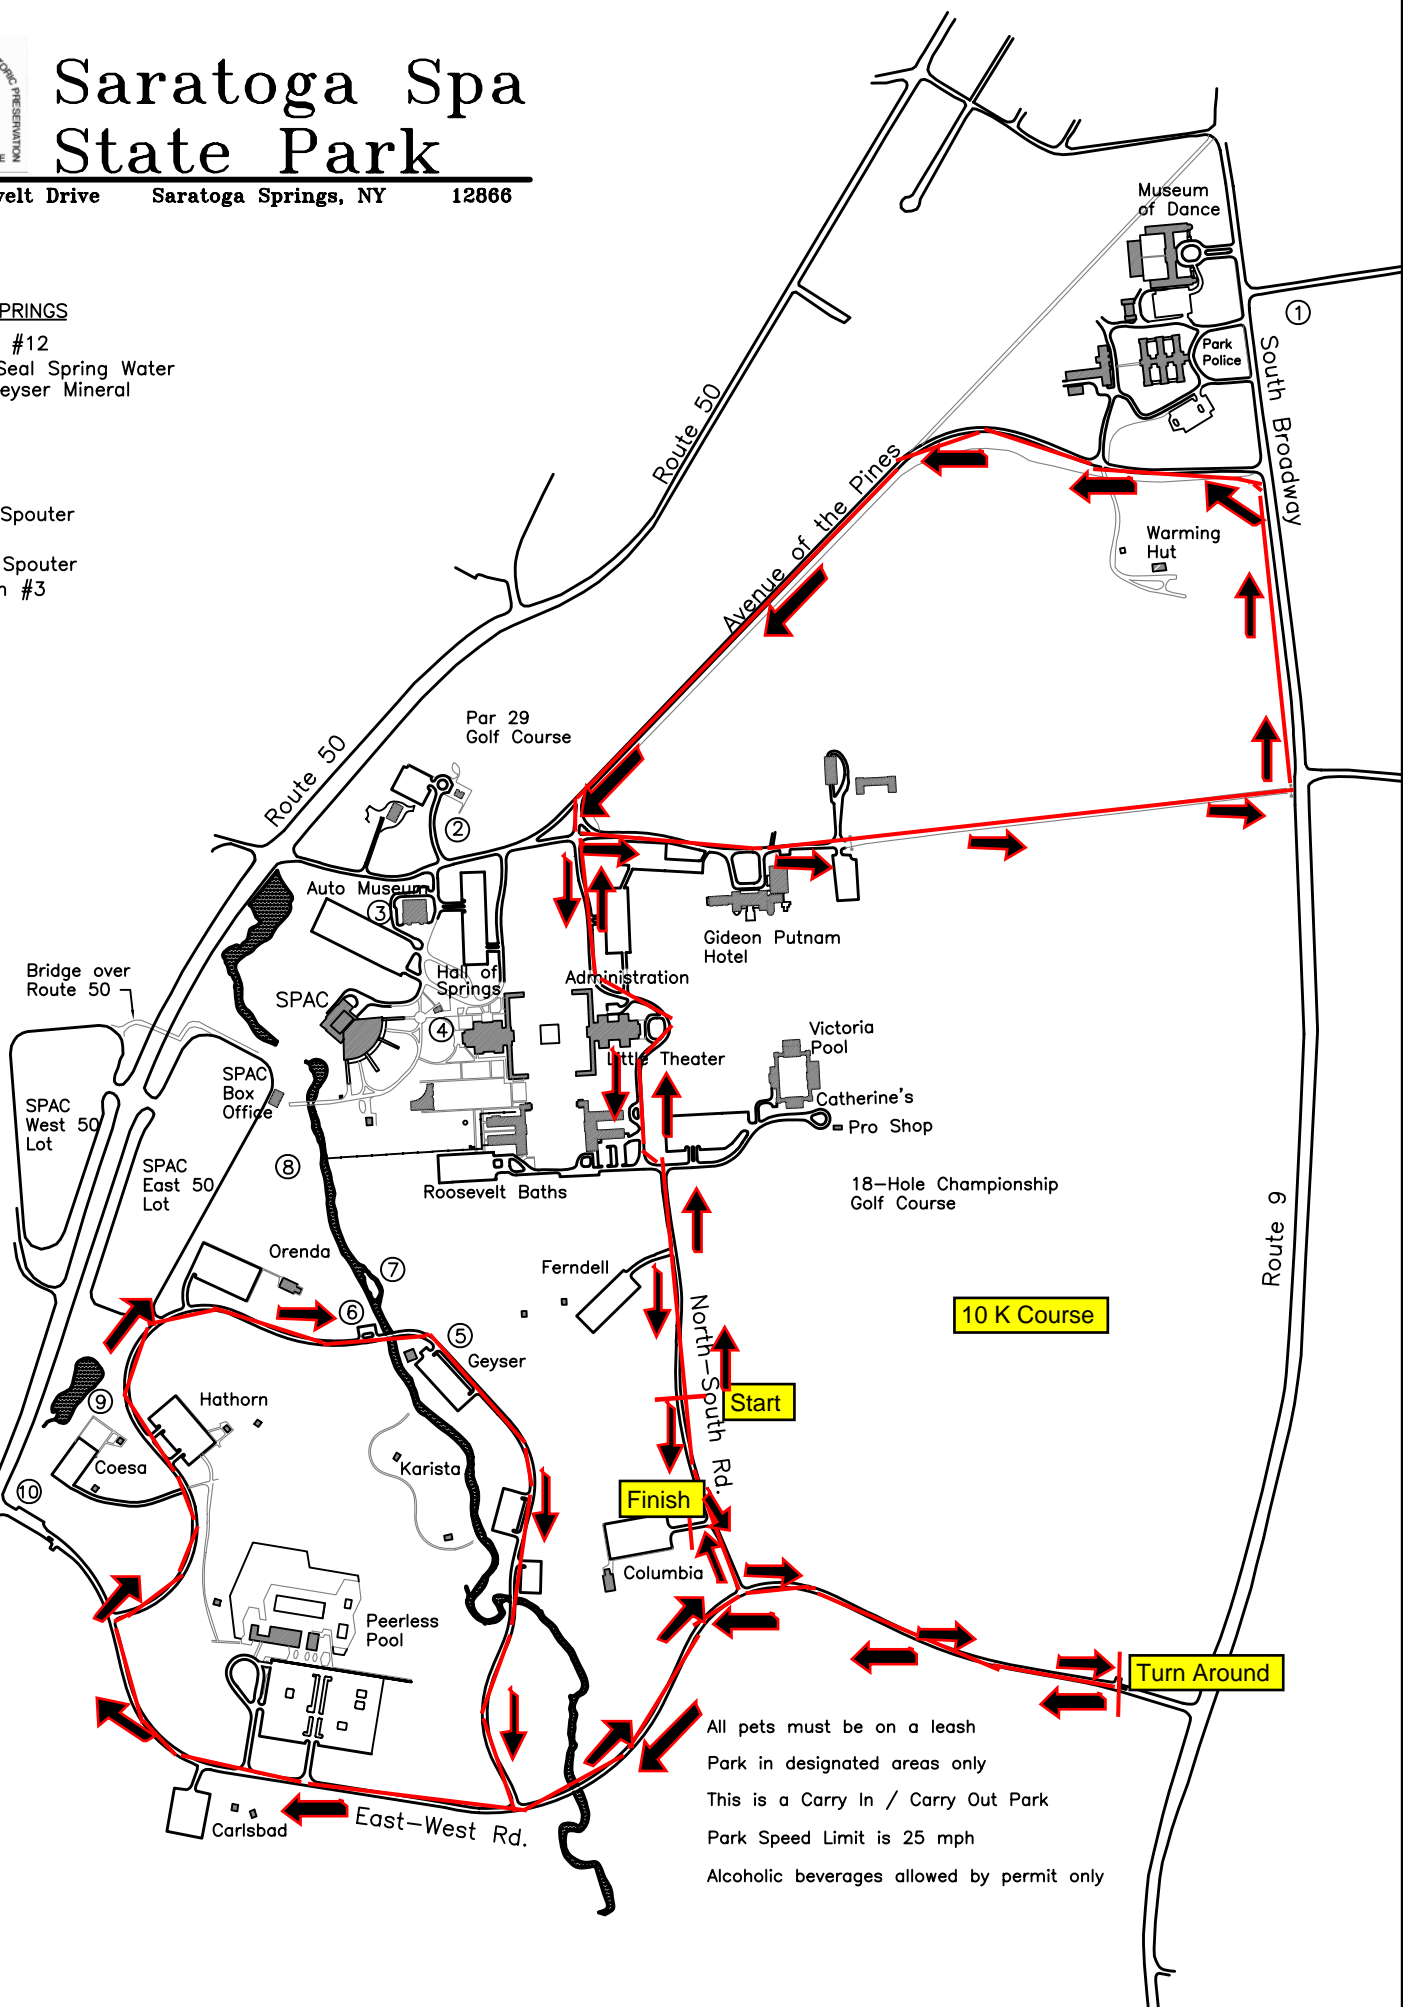

# Saratoga Spa State Park

19 Roosevelt Drive Saratoga Springs, NY 12866

## MINERAL SPRINGS

- ① Lincoln #12
- ② State Seal Spring Water & Geyser Mineral
- ③ Geyser
- ④ Charlie
- ⑤ Polaris
- ⑥ Hayes
- ⑦ Island Spouter
- ⑧ Orenda
- ⑨ Coesa Spouter
- ⑩ Hathorn #3

All pets must be on a leash  
Park in designated areas only  
This is a Carry In / Carry Out Park  
Park Speed Limit is 25 mph  
Alcoholic beverages allowed by permit only