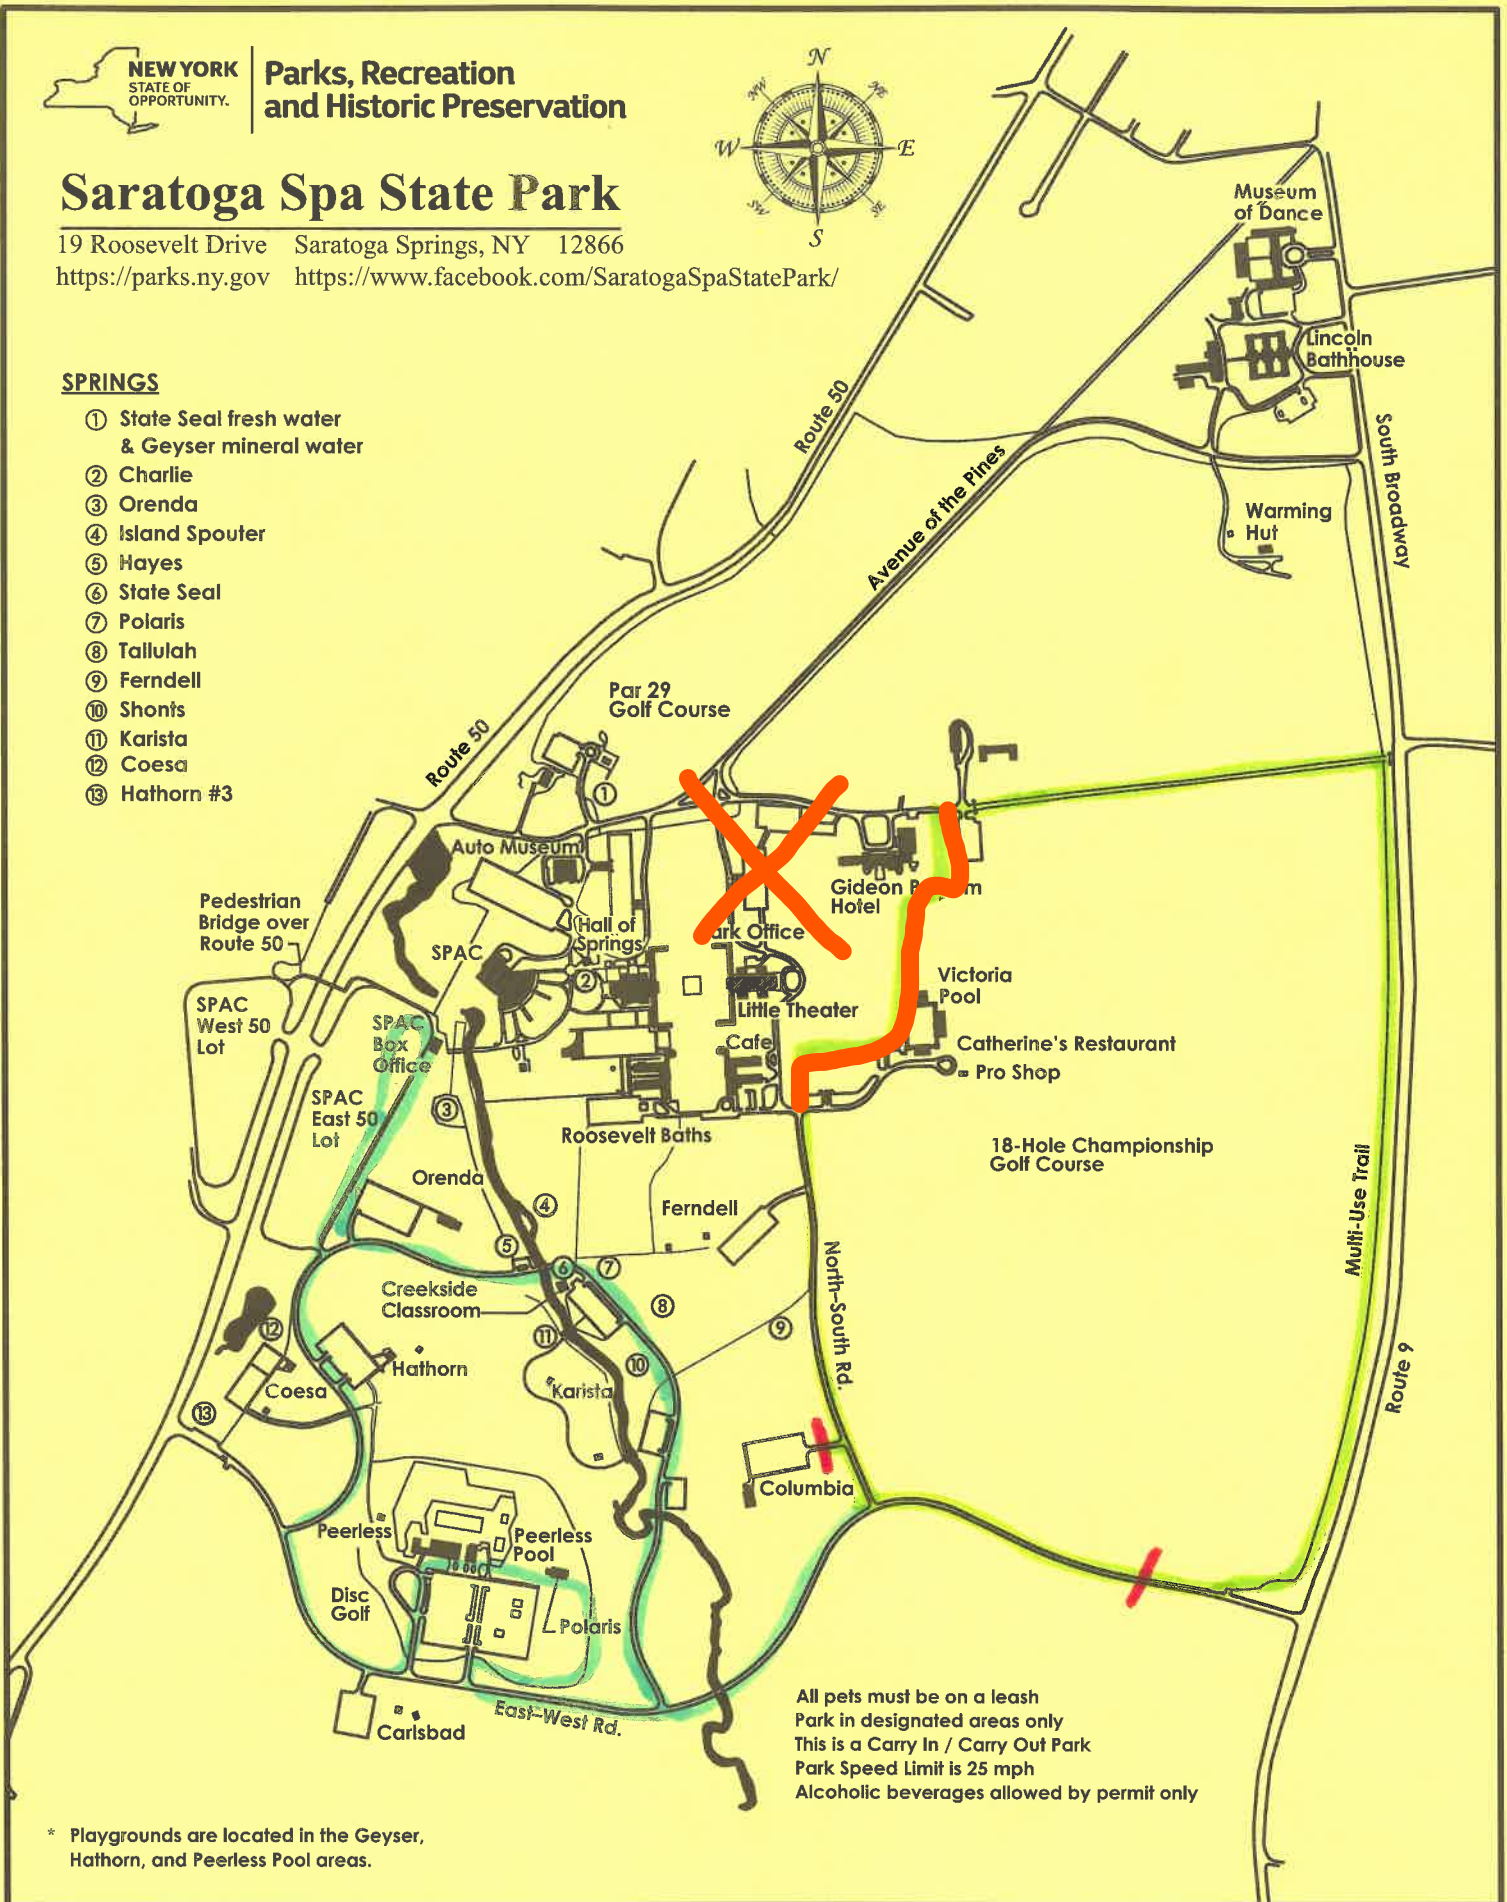

## Saratoga Spa State Park

19 Roosevelt Drive Saratoga Springs, NY 12866  
<https://parks.ny.gov> <https://www.facebook.com/SaratogaSpaStatePark/>

### SPRINGS

- ① State Seal fresh water & Geyser mineral water
- ② Charlie
- ③ Orenda
- ④ Island Spouter
- ⑤ Hayes
- ⑥ State Seal
- ⑦ Polaris
- ⑧ Tallulah
- ⑨ Ferndell
- ⑩ Shonts
- ⑪ Karista
- ⑫ Coesa
- ⑬ Hathorn #3

All pets must be on a leash  
 Park in designated areas only  
 This is a Carry In / Carry Out Park  
 Park Speed Limit is 25 mph  
 Alcoholic beverages allowed by permit only

\* Playgrounds are located in the Geyser, Hathorn, and Peerless Pool areas.